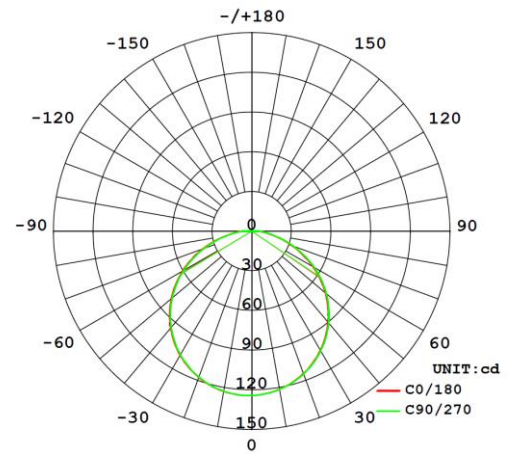

Cone Illuminance Diagram

Diagram for RCGU5RGBCXH in 2700K. Other diagrams available on request

Dimension Diagram

Sensor Data

Time Off Delay:	NA
Illuminance Switching Range:	NA
Sensitivity Range (%):	NA
Mounting Height (max):	NA
Detection Zone Diameter (max):	NA

Polar Intensity Diagram

Diagram for RCGU5RGBCXH in 2700K. Other diagrams available on request

Accessories

NA