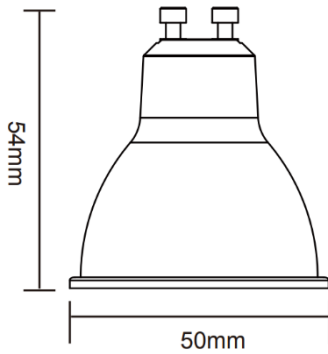

NO HUB REQUIRED

SAFETY CLASS

Product Code:	RCGU5CX	RCGU5RGBCXH
Comparable to:	50W halogen	50W halogen
Total Power (W):	5.2-5.3	5.0-5.1
Power Factor:	0.5	0.5
Total Light Output (lm):	430-480	370-410
Total Emergency Light Output (lm):	NA	NA
Efficacy (lm/cctW):	83-93	74-82
Lux at 1m (lux):	930-1070	120-130
Emergency Lux at 1m (lux):	NA	NA
CCT (K):	2700-6500	RGB + 2700-6500
CRI:	80	80
IP:	20	20
Operation Temperature (°C):	5A/25us	2A/50us
Inrush Current:	-20 ≤ Ta ≤ +40	-20 ≤ Ta ≤ +40
RG Value:	6	6
SDCM:	0	0
P _{st} LM:	NA	NA
SVM:	NA	NA
Energy Class:	G	G
Rated Life to L70B50 (Hrs):	25000	25000
Dimensions ØxH (mm):	50x53.5	50x53.5
Weight (kg):	0.03	0.03
Separate Control Gear Information		
Type of Light Source:	LED	LED
Full Load Efficiency (%):	NA	NA
P _{NET} (W):	NA	NA
Dimensions (mm):	NA	NA

Cone Illuminance Diagram

Diagram for RCGU5RGBCXH in 2700K. Other diagrams available on request

Dimension Diagram

Sensor Data

Time Off Delay:	NA
Illuminance Switching Range:	NA
Sensitivity Range (%):	NA
Mounting Height (max):	NA
Detection Zone Diameter (max):	NA