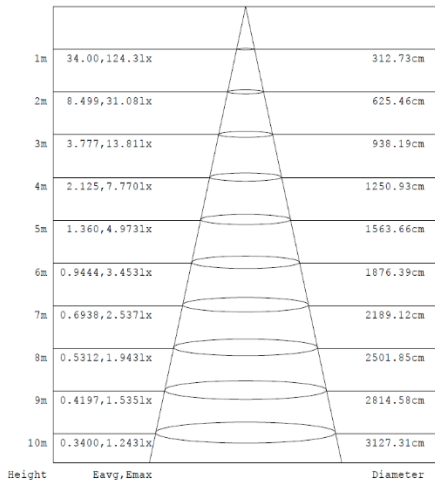

Cone Illuminance Diagram

Diagram for RCGU5RGBCXH in 2700K. Other diagrams available on request

Dimension Diagram

Sensor Data

Time Off Delay:	NA
Illuminance Switching Range:	NA
Sensitivity Range (%):	NA
Mounting Height (max):	NA
Detection Zone Diameter (max):	NA